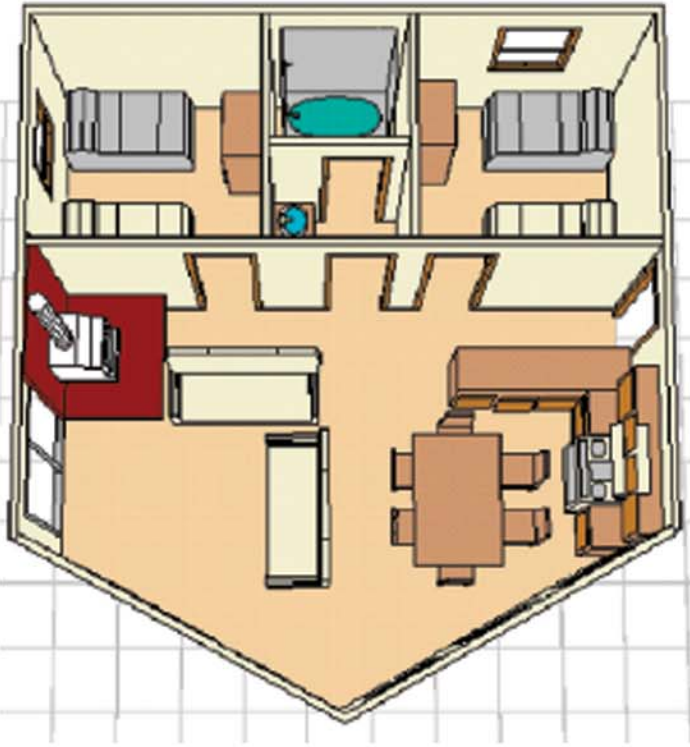

Stanley's
Resort

Eagle Lake,
Ontario Canada

Falcon Ridge - 2 bedroom

The Grey Owl - 2 Bedroom

The Kingfisher - 2 Bedroom

The Sandpiper - 2 bedroom

The Alpine - 2 Bedroom

The Eagle - 2 bedroom duplex

The Hawkcliff - 3 bedroom

The Osprey - 3 Bedroom

The Chalet - 3 bedroom

The Pine Marten - 4 Bedroom

The chickadee - 1 bedroom - non-lakeview

The Hummingbird - 1 Bedroom - Non-Lakeview

The Canada Jay - 2 Bedroom - Non-Lakeview