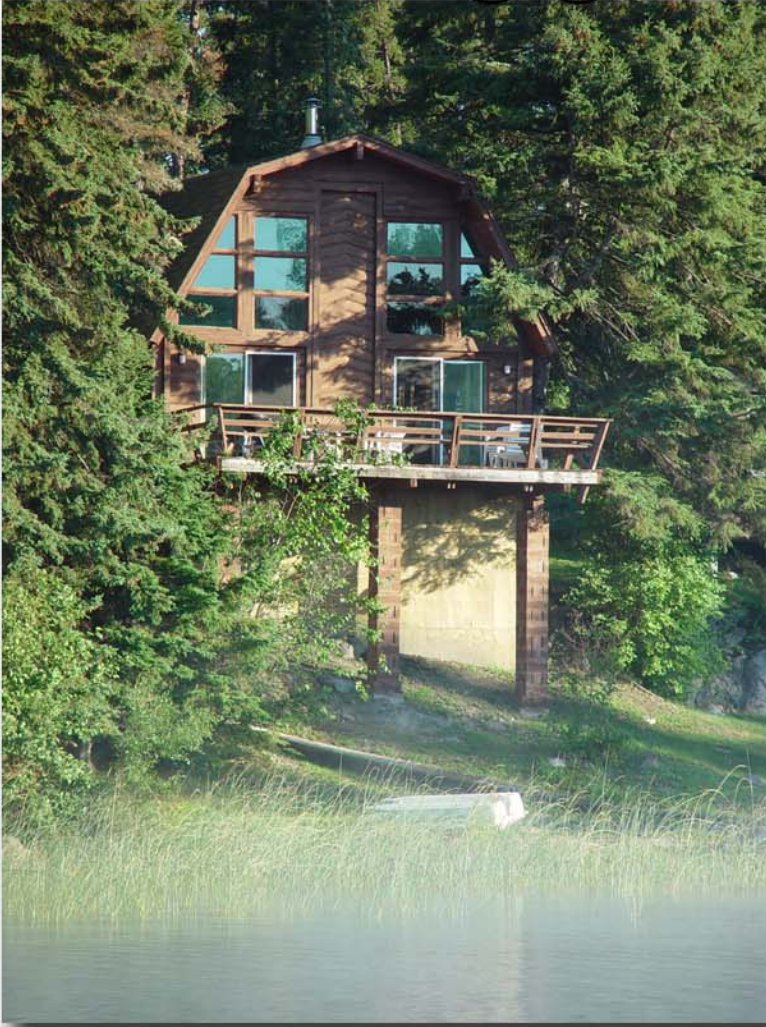

Stanley's
Resort

Eagle Lake,
Ontario Canada

Falcon Ridge - 2 bedroom

The Grey Owl - 2 Bedroom

The Kingfisher - 2 Bedroom

The Sandpiper - 2 bedroom

The Alpine - 2 Bedroom

The Eagle - 2 bedroom duplex

The Hawkcliff - 3 bedroom

The Osprey - 3 Bedroom

The Chalet - 3 bedroom

The Pine Marten - 4 Bedroom

The chickadee - 1 bedroom - non-lakeview

The Hummingbird - 1 Bedroom - Non-Lakeview

The Canada Jay - 2 Bedroom - Non-Lakeview

Papaonga Lake Fly-in Outpost

Boatlock & Equipment