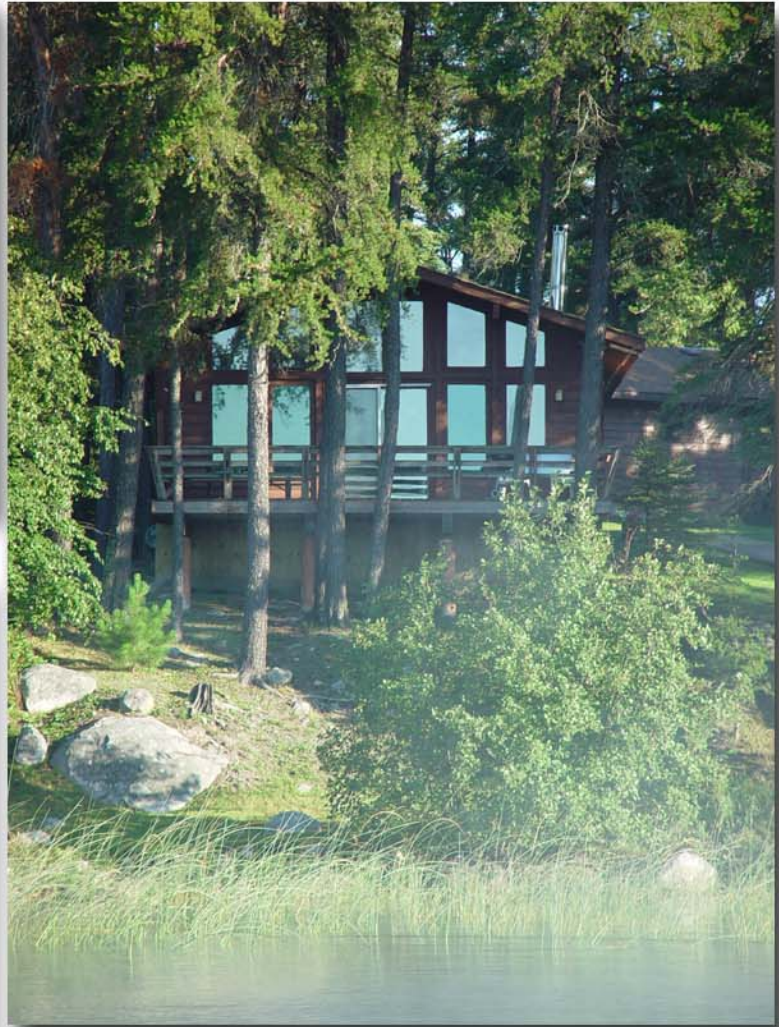

Stanley's
Resort

Eagle Lake,
Ontario Canada

Falcon Ridge - 2 bedroom

The Grey Owl - 2 Bedroom

The Kingfisher - 2 Bedroom

The Sandpiper - 2 bedroom

The Alpine - 2 Bedroom

The Eagle - 2 bedroom duplex

The Hawkcliff - 3 bedroom

The Osprey - 3 Bedroom

The Chalet - 3 bedroom

The Pine Marten - 4 Bedroom

The chickadee - 1 bedroom - non-lakeview

The Hummingbird - 1 Bedroom - Non-Lakeview

The Canada Jay - 2 Bedroom - Non-Lakeview